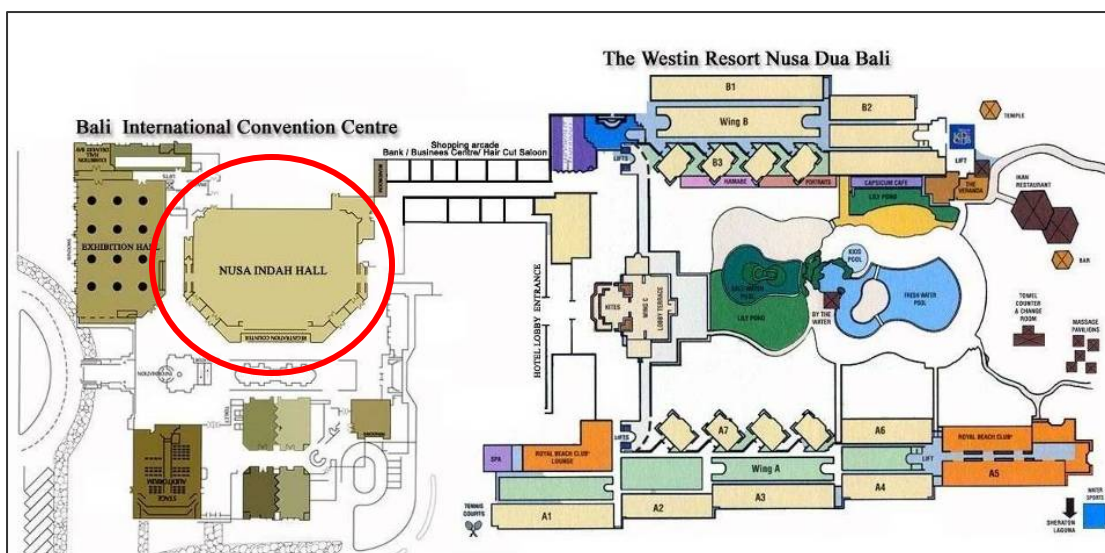

South East Asia Supervisor Academy July 24-25, 2010 ~ Nusa Dua Bali

Venue Announcement

Bali International Convention Center The Westin Resort Nusa Dua Bali

Enjoy the Early Bird ticket at Rs.4460/- for a limited time only! SKU# F430.