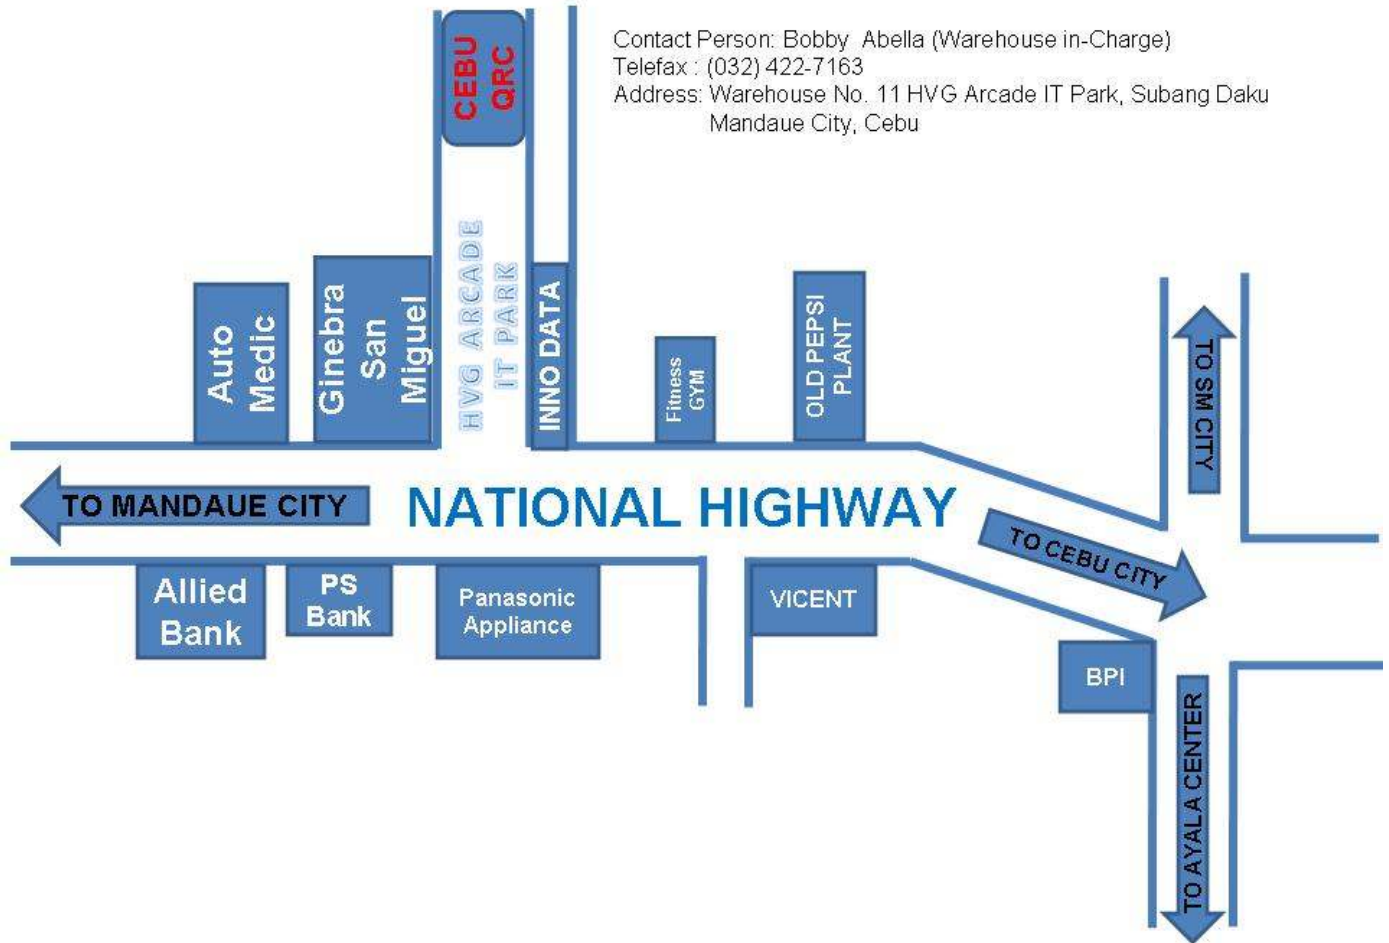

HERBALIFE.

ANNOUNCEMENT

Location Map:

For questions or inquiries, please call Distributor Services at (02) 897-3450.

HERBALIFE.